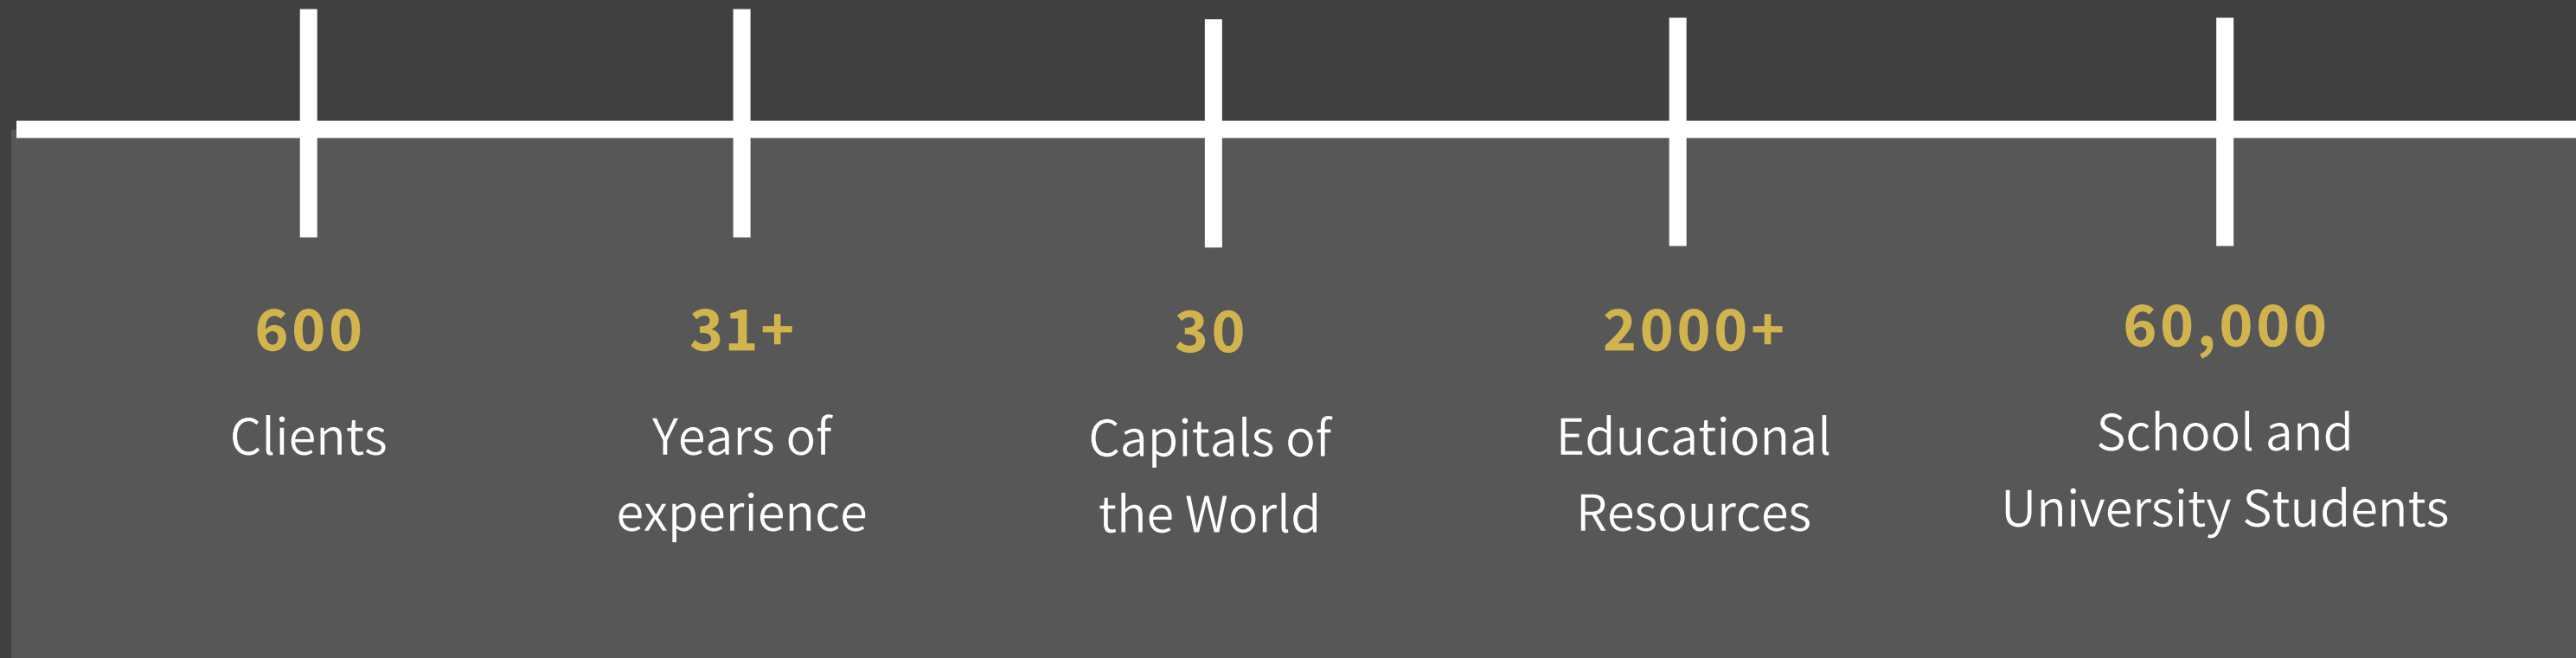

OUR LEADERSHIP NUMBERS